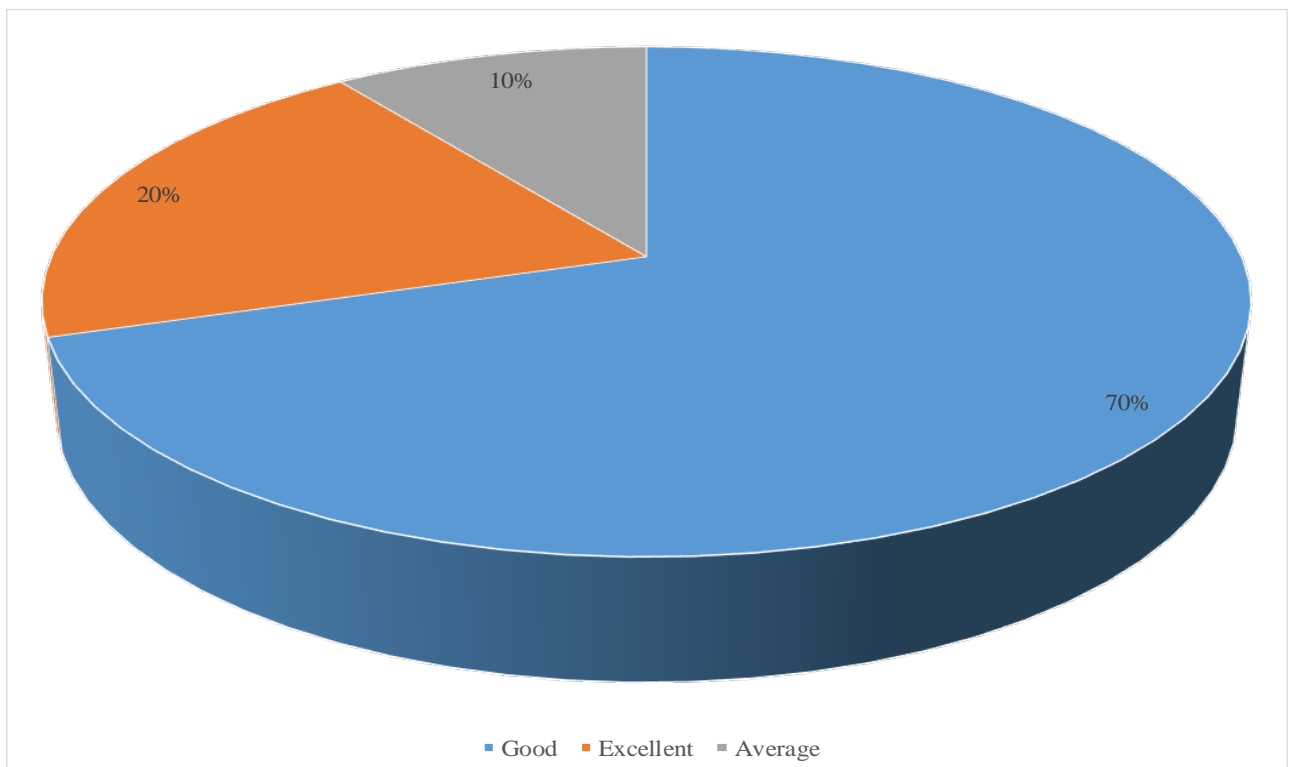

Results of the questionnaire for the course: MBA-3 (2016)

Evaluate the course in general	Answers	Percent
Good	7	70.00%
Excellent	2	20.00%
Average	1	10.00%