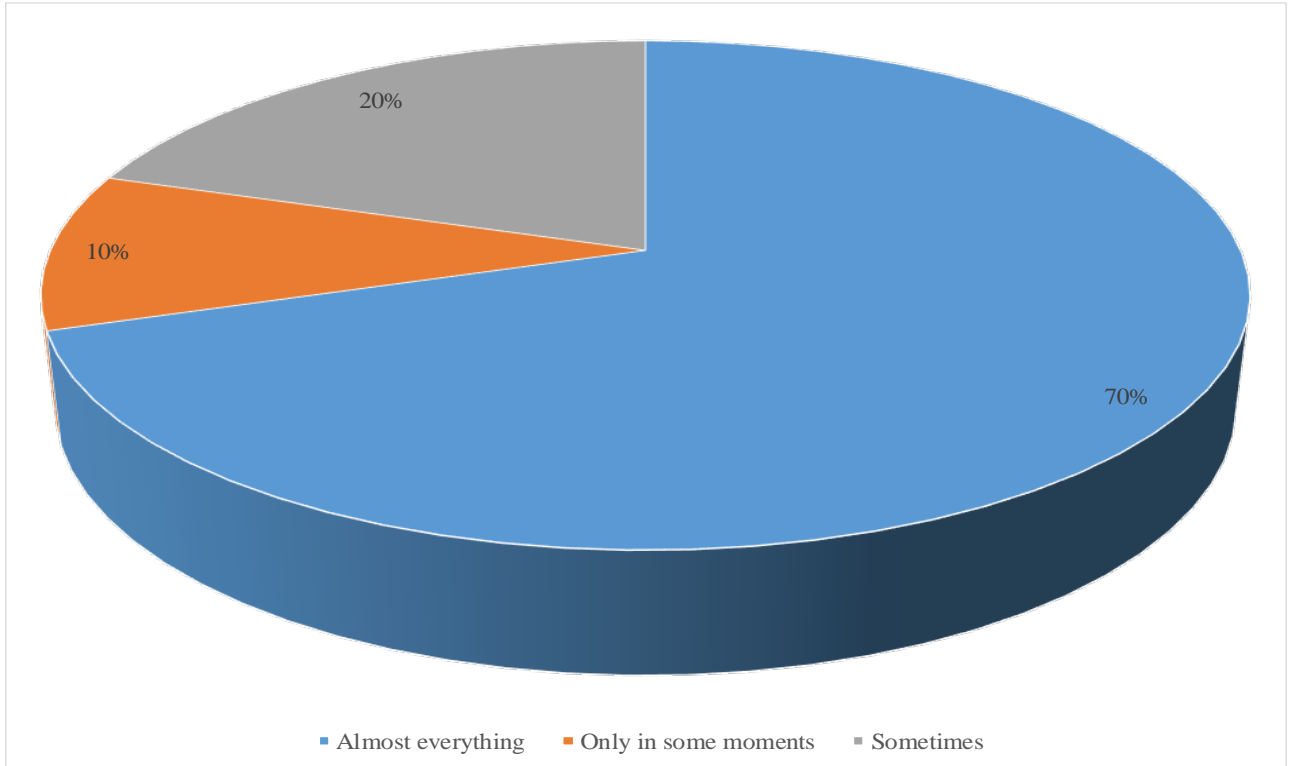

Did you understand the lecturer?	Answers	Percent
Almost everything	7	70.00%
Only in some moments	1	10.00%
Sometimes	2	20.00%