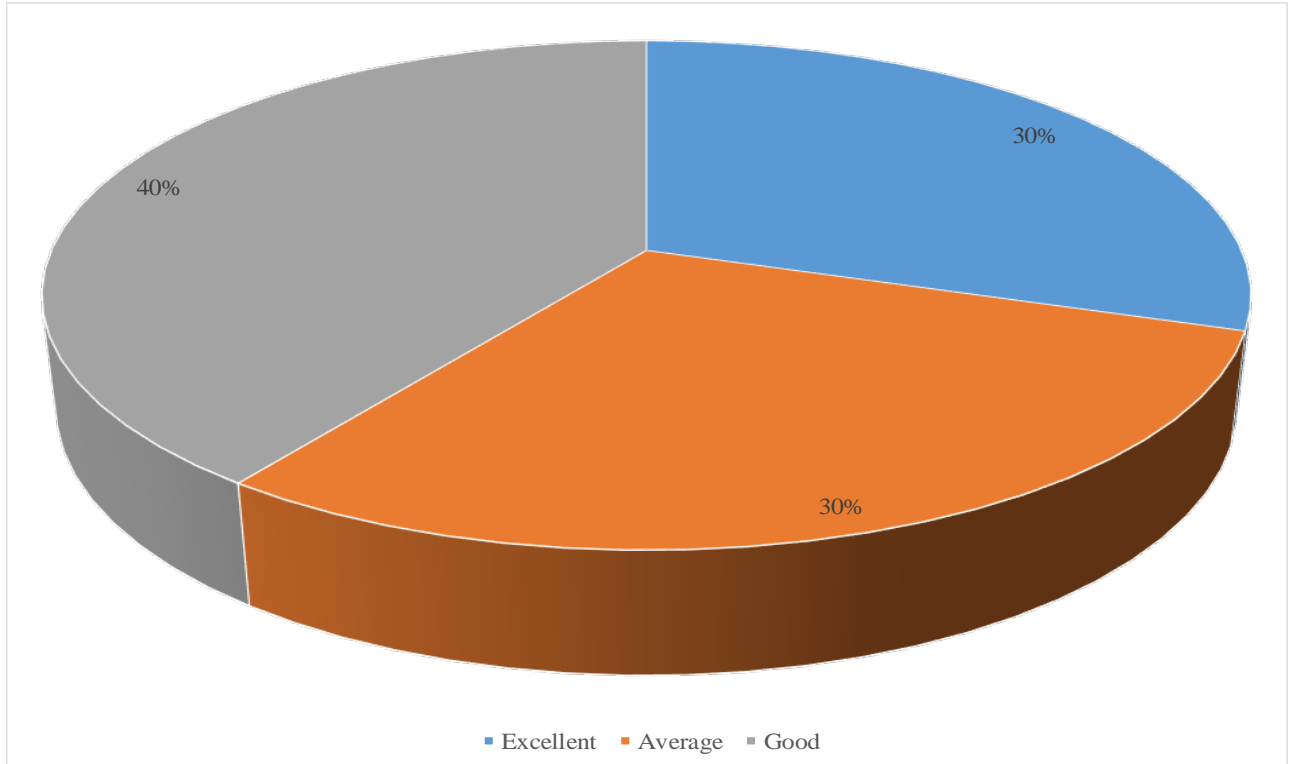

Evaluate the seminars of the course	Answers	Percent
Excellent	3	30.00%
Average	3	30.00%
Good	4	40.00%

How long did it take you the fulfilling of the homework?	Answers	Percent
From 1 till 5 hours	1	10.00%
More than 10 hours	6	60.00%
From 5 till 10 hours	3	30.00%