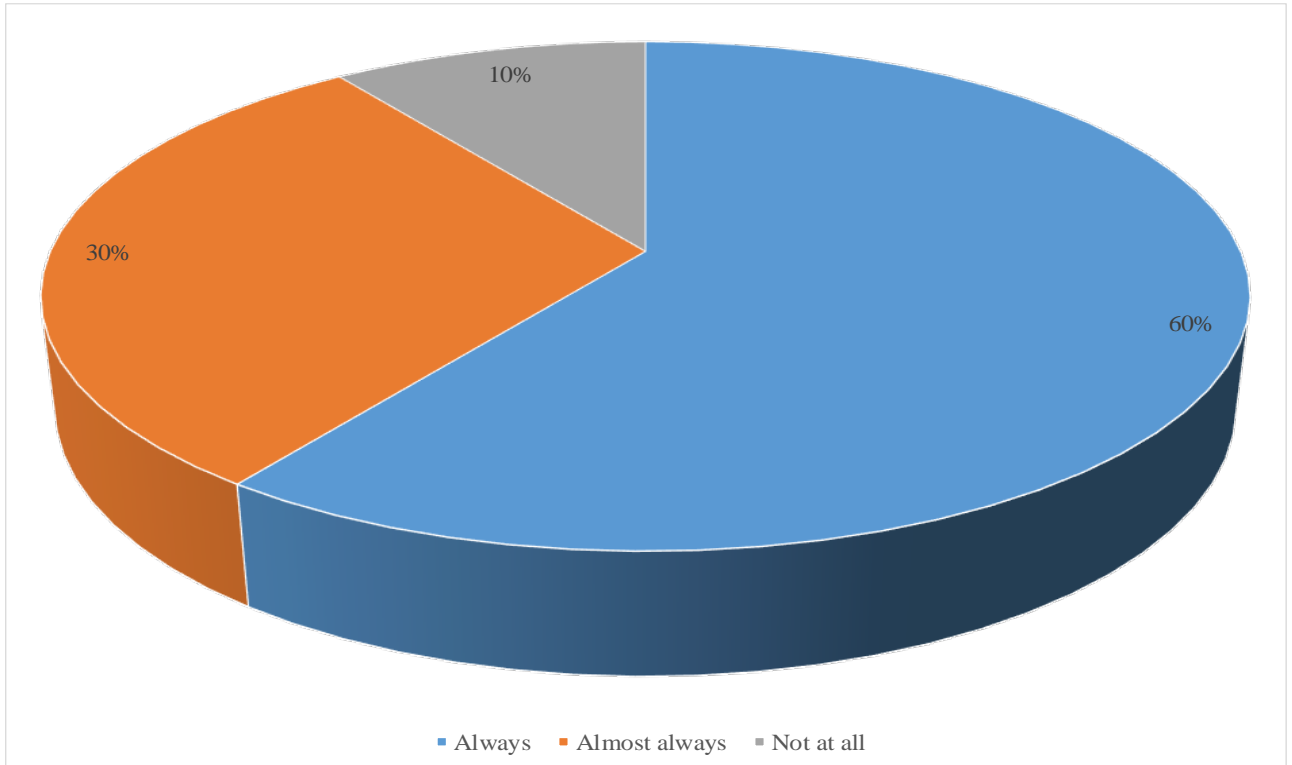

Did you have sufficient information about the course, including materials of lectures, seminars, etc.?	Answers	Percent
Always	6	60.00%
Almost always	3	30.00%
Not at all	1	10.00%