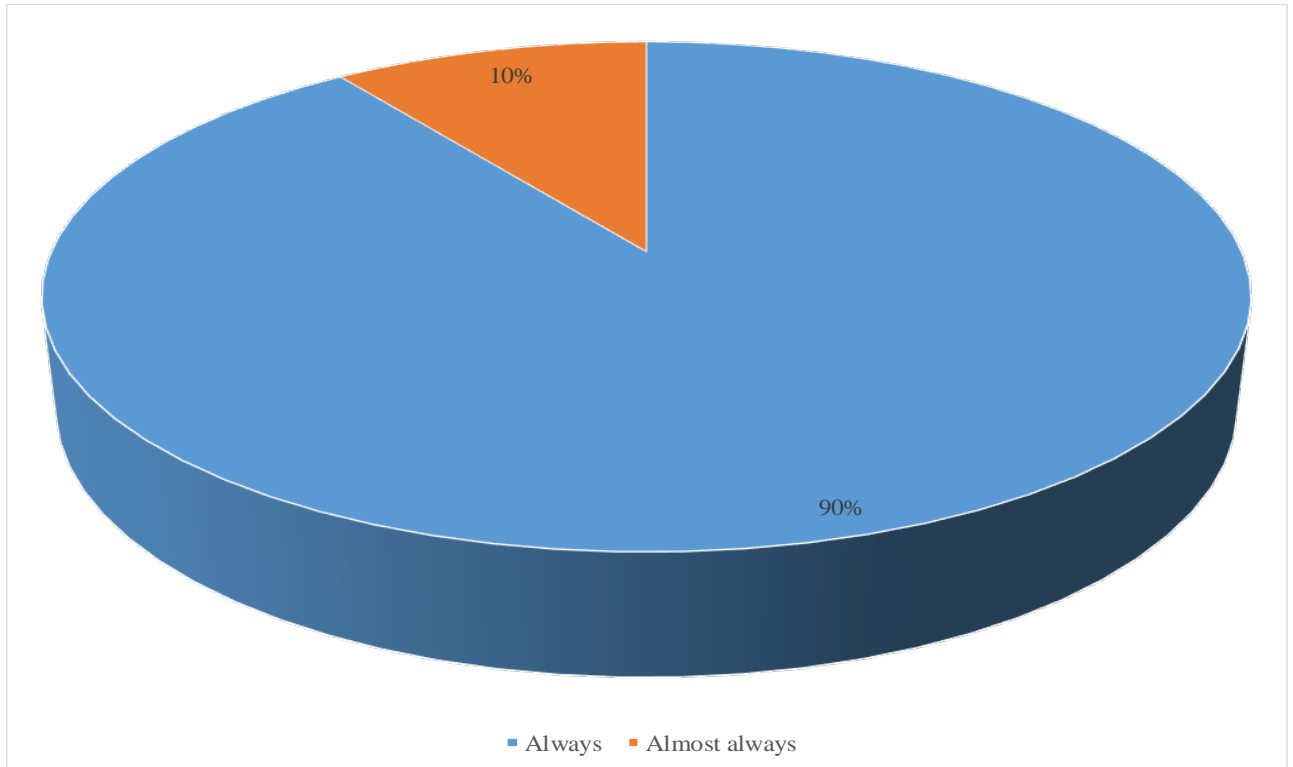

Did you have the possibility to receive the consultations from the lecturer?	Answers	Percent
Always	9	90.00%
Almost always	1	10.00%