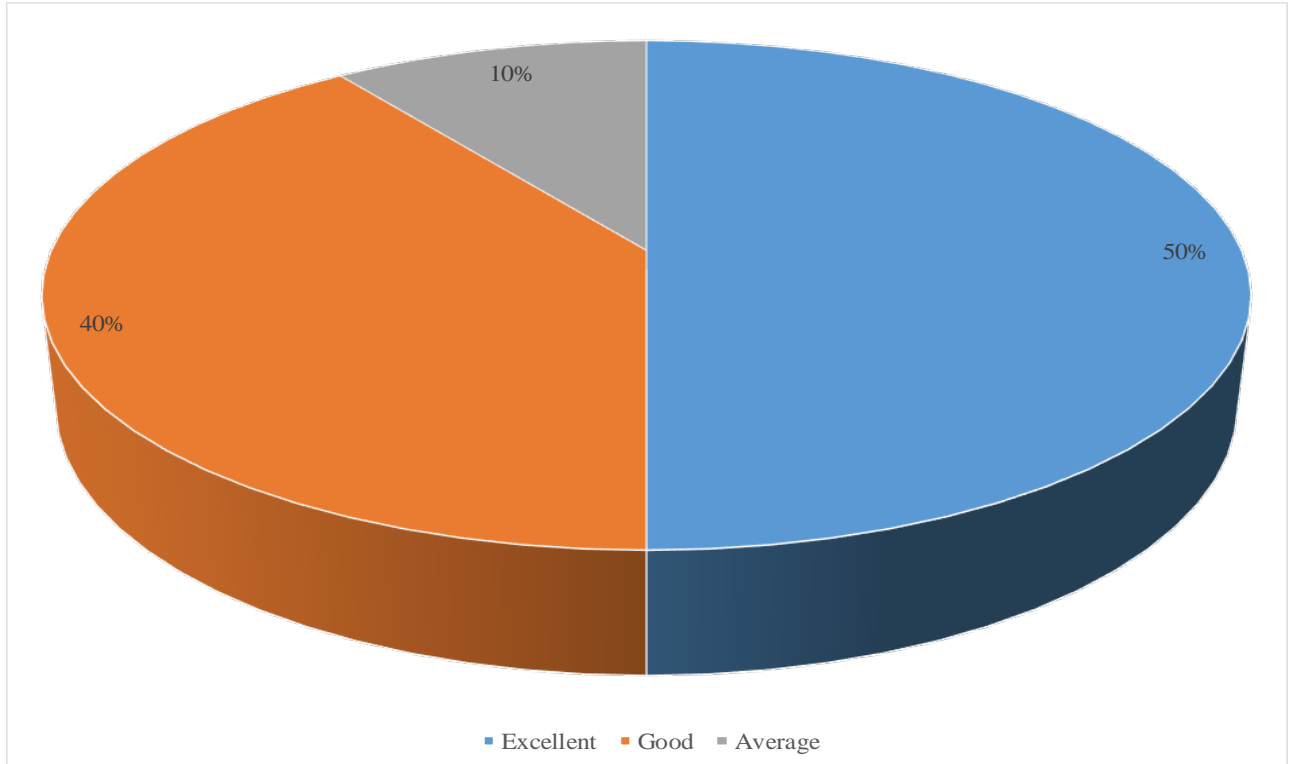

Evaluate the seminars of the course	Answers	Percent
Excellent	3	30.00%
Average	3	30.00%
Good	4	40.00%

How long did it take you the fulfilling of the homework?	Answers	Percent
From 1 till 5 hours	1	10.00%
More than 10 hours	6	60.00%
From 5 till 10 hours	3	30.00%