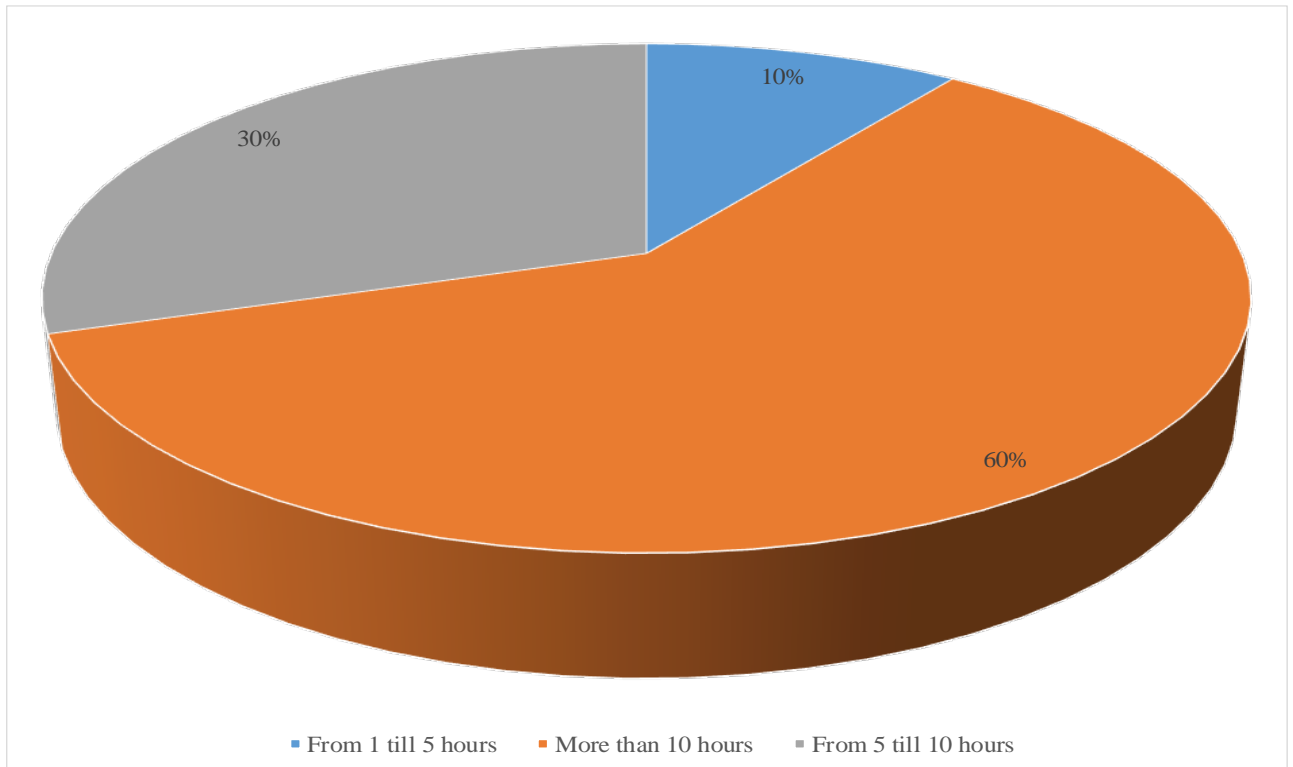

Evaluate the seminars of the course	Answers	Percent
Excellent	3	30.00%
Average	3	30.00%
Good	4	40.00%

How long did it take you the fulfilling of the homework?	Answers	Percent
From 1 till 5 hours	1	10.00%
More than 10 hours	6	60.00%
From 5 till 10 hours	3	30.00%